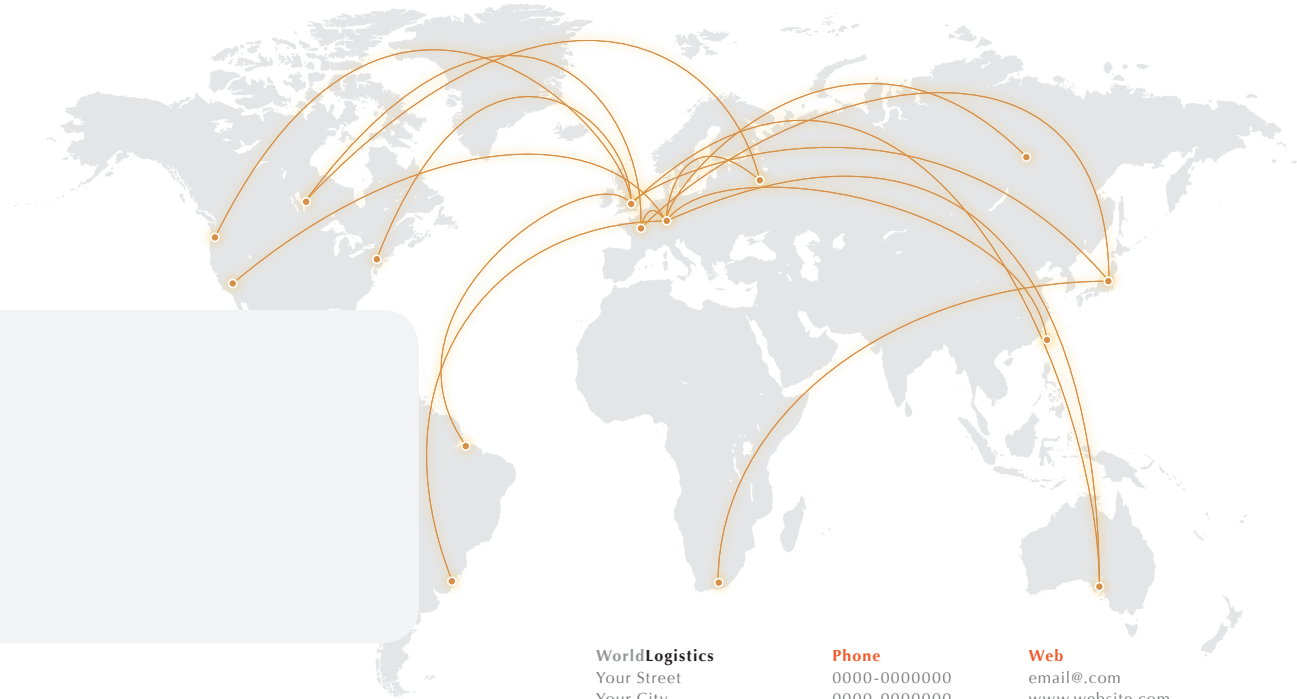

WORLDLOGISTICS

WorldLogistics
Your Street
Your City

Phone
0000-0000000
0000-0000000

Web
email@.com
www.website.com