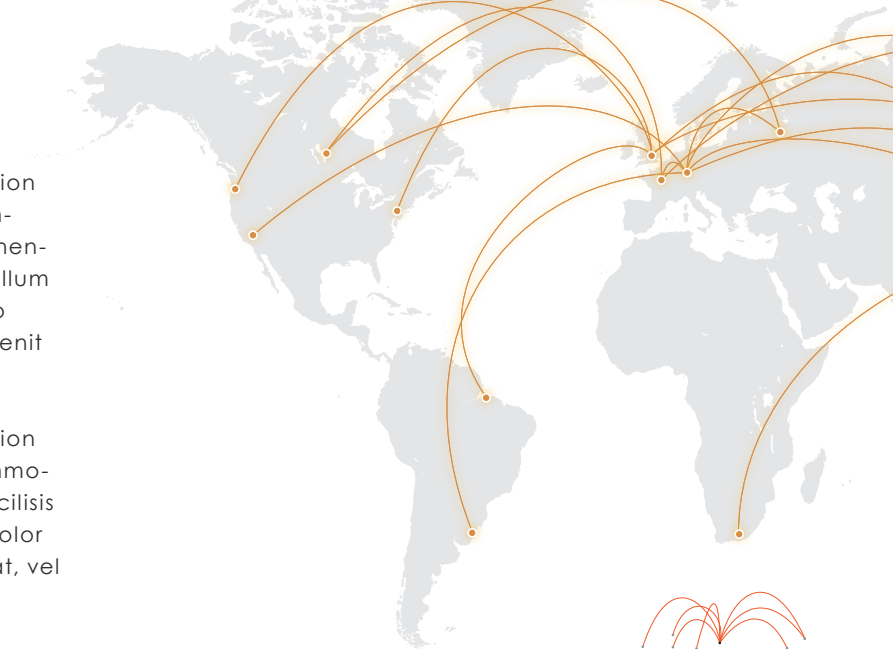

Dear Customer,

Ut wisi enim ad minim veniam, quis nostrud exerci tation ullamcorper suscipit lobortis nisl ut aliquip ex ea comodo consequat. Duis autem vel eum iriure dolor in hendrerit in vulputate velit esse molestie consequat, vel illum dolore eu feugiat nulla facilisis at vero eros et et iusto odio dignissim qui blandit praesent luptatum zzril delenit augue dui dolore te feugait nulla facilisi.

Ut wisi enim ad minim veniam, quis nostrud exerci tation ullamcorper suscipit lobortis nisl ut aliquip ex ea comodo consequat. Duis autem dolore eu feugiat nulla facilisis at vero eros et et iusto odio dignissim qui eumiriure dolor in hendrerit in vulputate velit esse molestie consequat, vel

With kindly regards

WORLDLOGISTICS